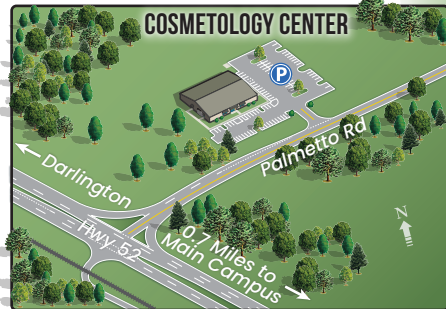

CAMPUS MAP

FLORENCE-DARLINGTON TECHNICAL COLLEGE

BUILDING KEY

SOUTHEASTERN INSTITUTE OF MANUFACTURING AND TECHNOLOGY (SIMT)

Corporate & Workforce Development
Pee Dee Electric Auditorium

GOULD INCUBATOR

- 650 Automotive/HVAC Center
- 900 Child Development Center
- 600 Caterpillar Academy
- 800 Grounds

7000 Math and Technology Center

5000

- 1ST FLOOR** Campus Bookstore
Student Lounge
- 2ND FLOOR** Presidents Office
Academic Affairs
Business Offices
Education Foundation
Honda Auditorium
Human Resources
- 3RD FLOOR** Admissions
Dual Enrollment
Enrollment & Student Services
Financial Aid
Registrar's Office
Veterans Affairs Center

- 200 Print Shop
Welding
Wellman Inc. Library
- 100 Assessment Center
Pathways Program
Perkins Program
ReadySC
Student Life

COSMETOLOGY CENTER

P PARKING LOT

- 400 Closed
- 300 Academic & Career Advising Center